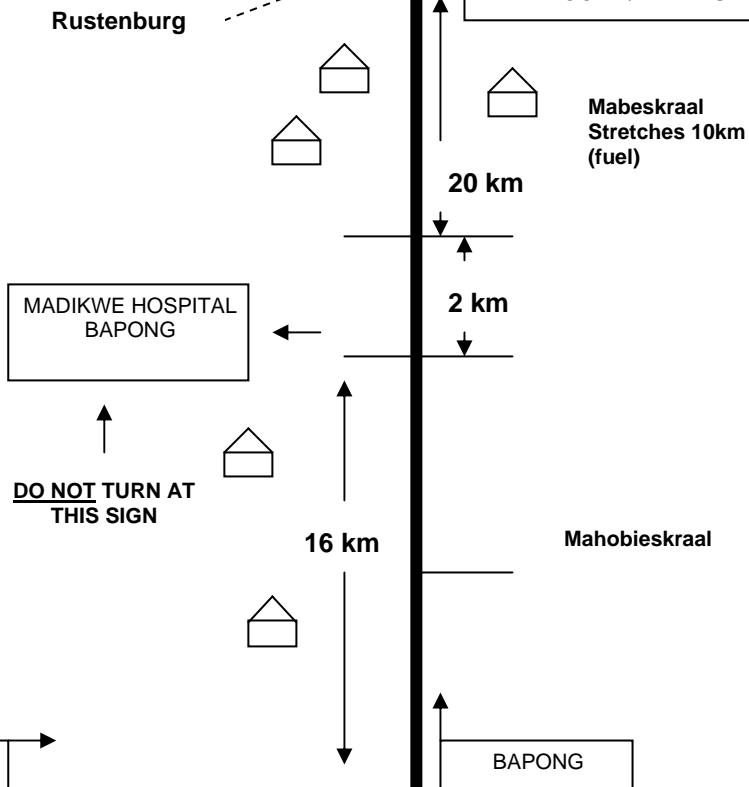

MADIKWE RIVER LODGE

MADIKWE GAME RESERVE - NORTH WEST PROVINCE

Sun City to Madikwe River Lodge via Gravel Road Route

— TAR ROAD = 49KMS

- - - GRAVEL ROAD = 79KMS

Contact details

Tel 014 778 9000
 Fax 014 778 9020
 Cell 082 779 4428
 Email lodge@madikweriverlodge.com

- NB**
- APPROXIMATE DRIVING TIME 3 ½ HOURS FROM JHB TO MADIKWE PAST SUN CITY ROUTE
 - ENTER THE RESERVE VIA DERDEPOORT GATE.
 - GATES CLOSE AT 21H00