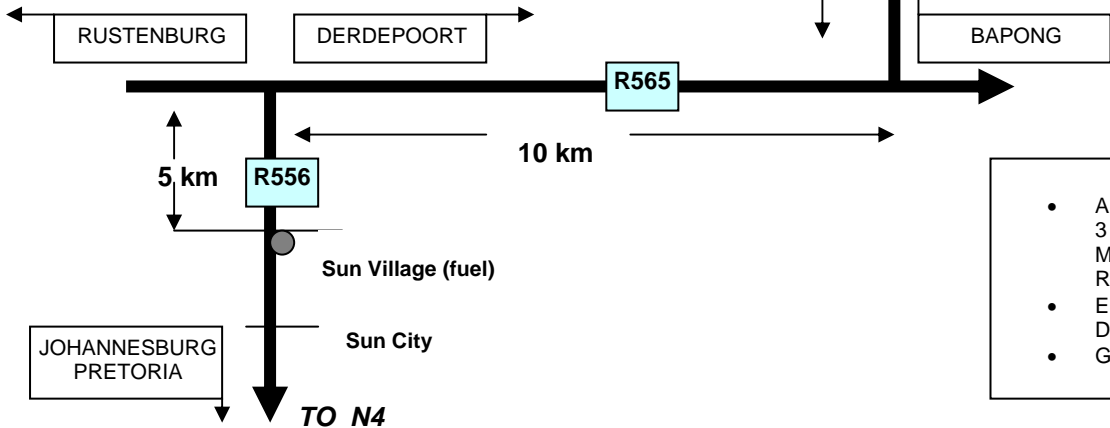

MADIKWE RIVER LODGE

MADIKWE GAME RESERVE - NORTH WEST PROVINCE

Sun City to Madikwe River Lodge via Gravel Road Route

— TAR ROAD = 49KMS

- - - GRAVEL ROAD = 79KMS

Contact details

Tel 014 778 9000
 Fax 014 778 9020
 Cell 082 779 4428
 Email lodge@madikweriverlodge.com

- NB**
- APPROXIMATE DRIVING TIME 3 ½ HOURS FROM JHB TO MADIKWE PAST SUN CITY ROUTE
 - ENTER THE RESERVE VIA DERDEPOORT GATE.
 - GATES CLOSE AT 21H00